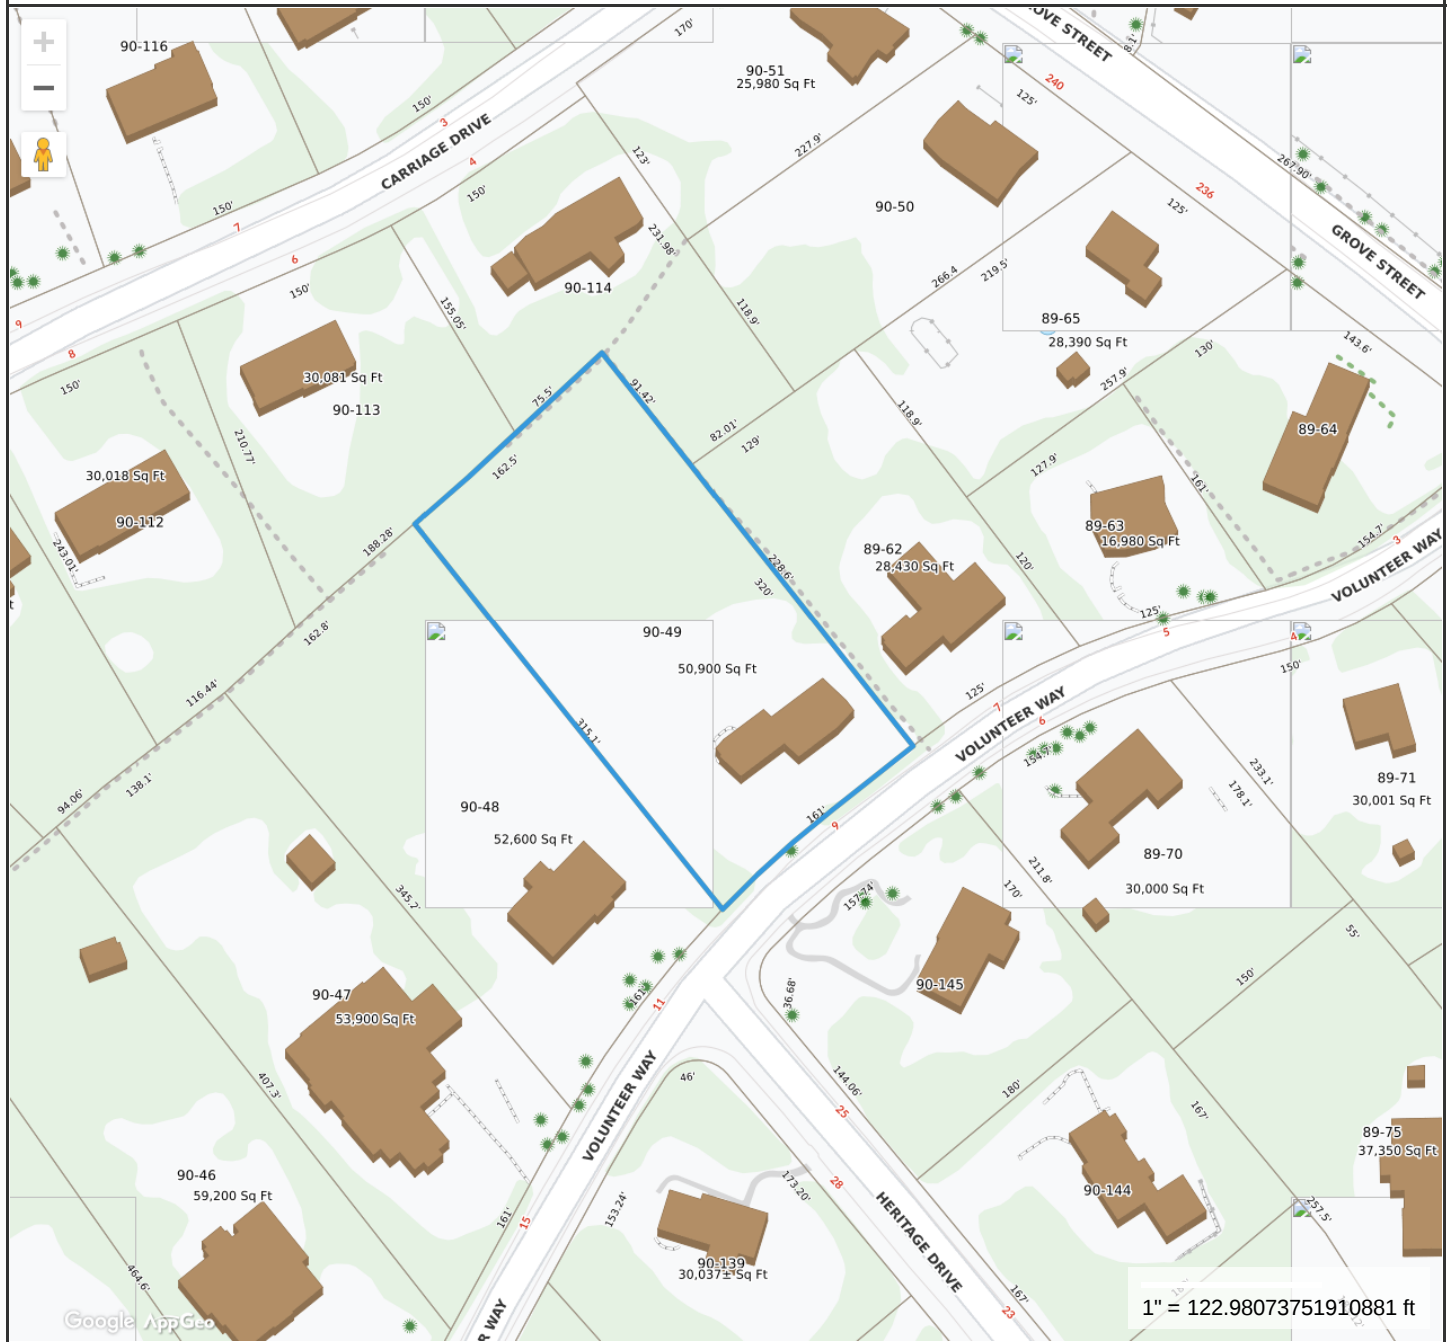

# 9 Volunteer Way Lexington

**Property Information**

**Property ID** 90-49  
**Location** 9 VOLUNTEER WAY  
**Owner** SILVA STEVEN J &

**MAP FOR REFERENCE ONLY  
NOT A LEGAL DOCUMENT**

Town of Lexington, MA makes no claims and no warranties, expressed or implied, concerning the validity or accuracy of the GIS data presented on this map.

Geometry updated on a daily basis  
Data updated on a daily basis

Print map scale is approximate. Critical layout or measurement activities should not be done using this resource.